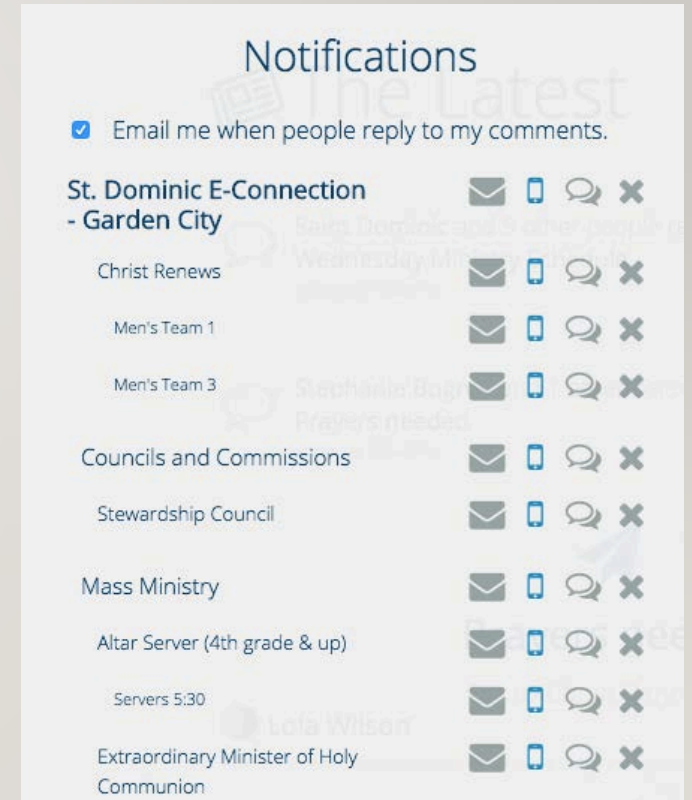

FLOCKNOTE HELPFUL HINTS

NOTIFICATIONS

- The bell icon displays notifications for the various groups you choose to join.
- Set communication preferences here for either e-mail, text, comments from everyone, or leave the group notification list.

MY INFO AND INFO EDITING

- The second icon is utilized for editing your information and joining groups.
- Click on the icon (shaped like a person) and a pop up will display your information under the first tab “Info”.
- Edit your e-mail address, phone number, and address.

MY INFO AND GROUP EDITING

- The second icon is utilized for editing your information and joining groups.
- Click on the icon (shaped like a person) and a pop up will display your groups under the second tab “Groups”.
- You can edit communication preferences here as well and or leave a group if you choose.
- Click ”Join Another Group” if you wish to add a new ministry.