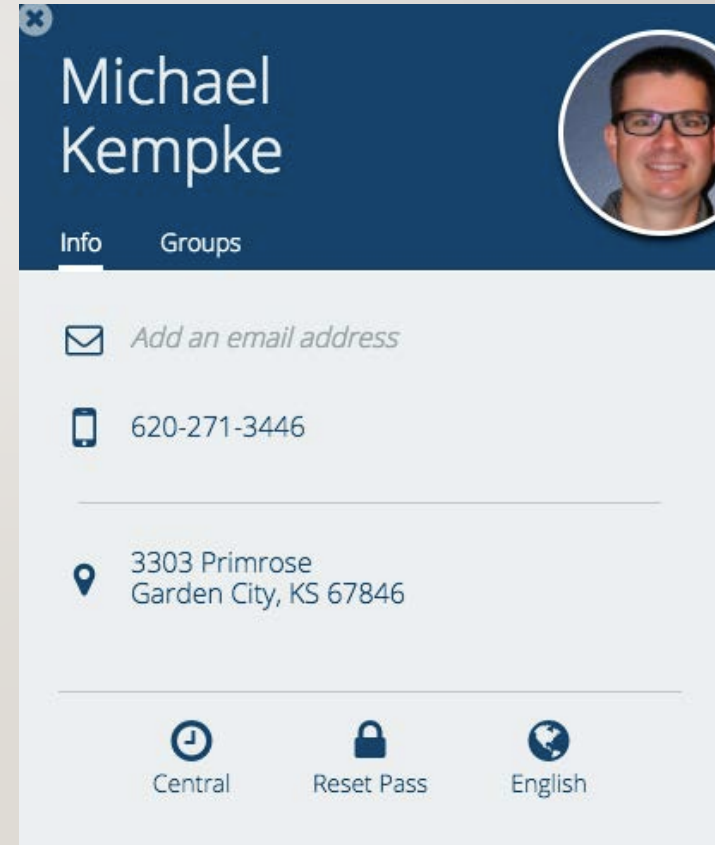

FLOCKNOTE HELPFUL HINTS

NOTIFICATIONS

- The bell icon displays notifications for the various groups you choose to join.
- Set communication preferences here for either e-mail, text, comments from everyone, or leave the group notification list.

MY INFO AND INFO EDITING

- The second icon is utilized for editing your information and joining groups.
- Click on the icon (shaped like a person) and a pop up will display your information under the first tab “Info”.
- Edit your e-mail address, phone number, and address.